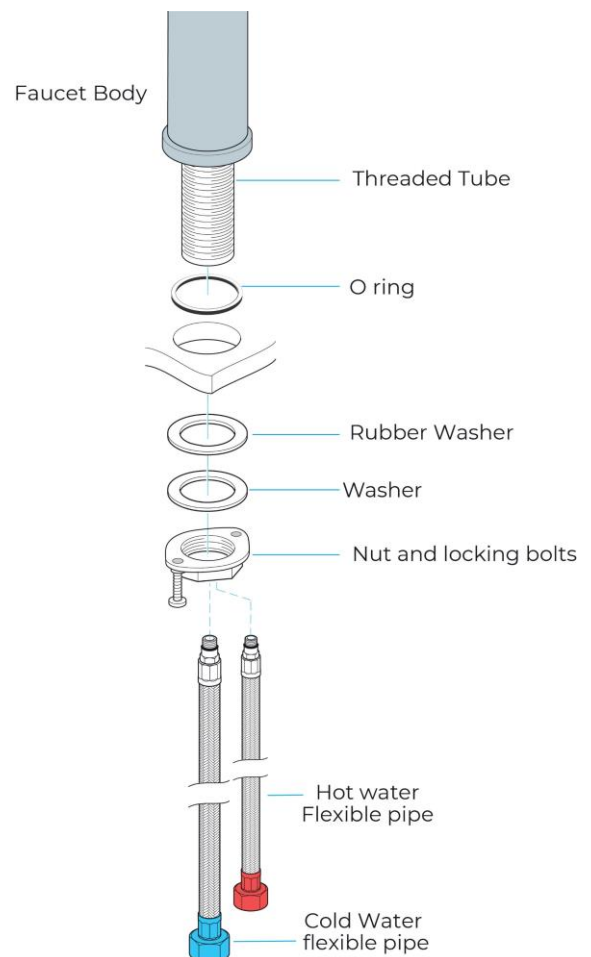

## RIO ROUGE TEMPERATURE CONTROLLED FAUCET SPECS

### Specs:

- Type : Bathroom Sink Faucet
- Valve Core Material : Ceramic
- Surface Treatment : Painted
- Installation Type : Deck Mount
- Style : Single Holder Single Hole
- Style : Contemporary
- Number of Handle : Single Handle
- Hot & Cold Water : Yes
- Faucet Mount : Single Hole
- Type : Ceramic Plate Spool