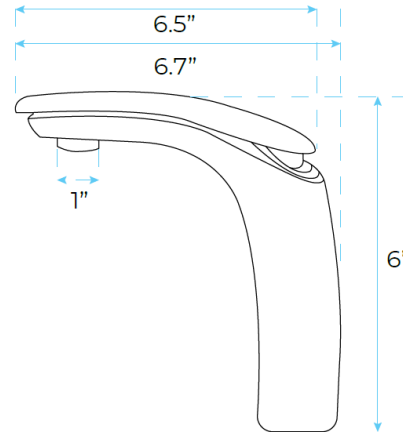

## RIO ROUGE TEMPERATURE CONTROLLED FAUCET SPECS

### Specs:

- Type : Bathroom Sink Faucet
- Valve Core Material : Ceramic
- Surface Treatment : Painted
- Installation Type : Deck Mount
- Style : Single Holder Single Hole
- Style : Contemporary
- Number of Handle : Single Handle
- Hot & Cold Water : Yes
- Faucet Mount : Single Hole
- Type : Ceramic Plate Spool